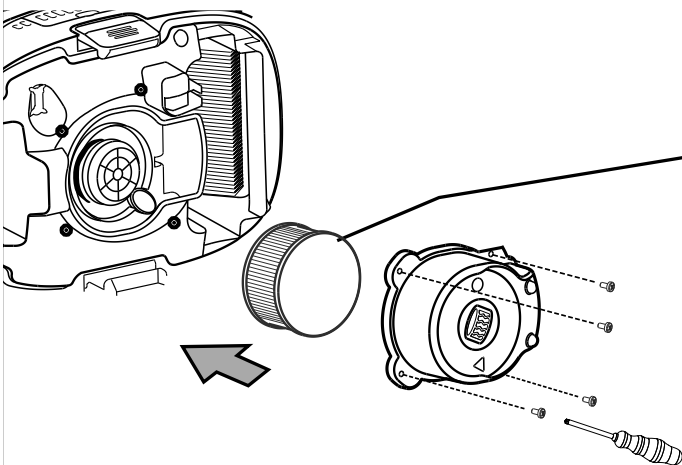

5

6

7

Item no. 107413555  
 FILTER ELEMENT  
 Ø140x75 H-CLASS/HEPA