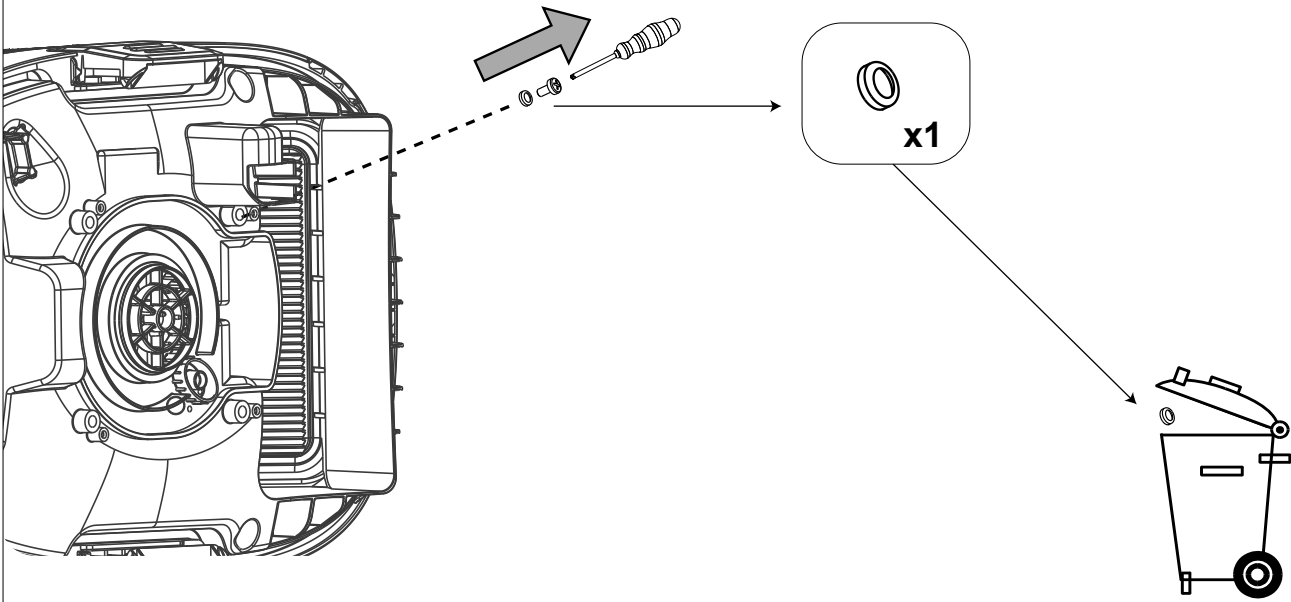

5

6

7

Item no. 107413555  
 FILTER ELEMENT  
 Ø140x75 H-CLASS/HEPA