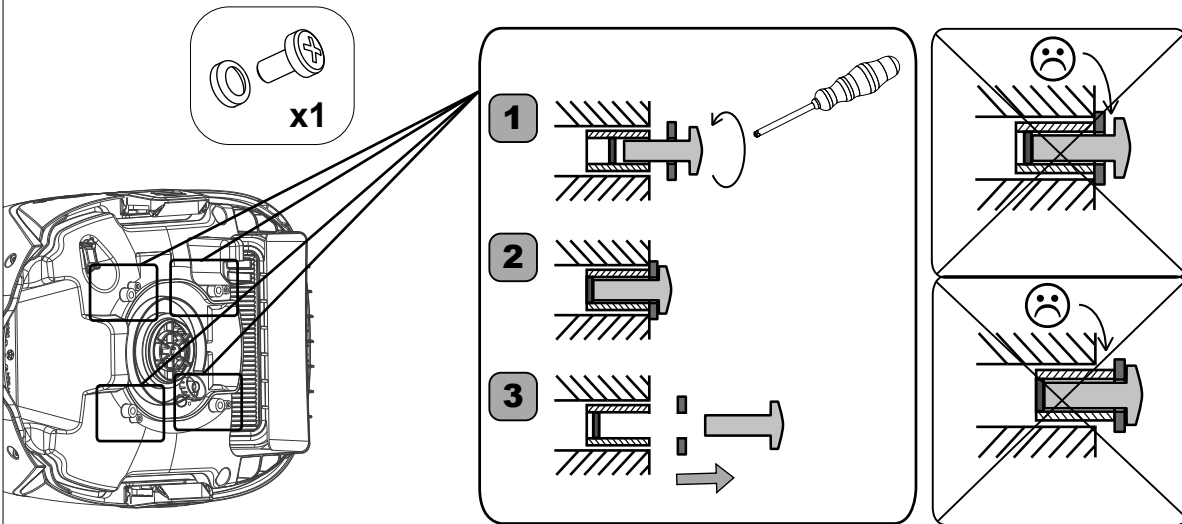

5

6

7

Item no. 107413555  
 FILTER ELEMENT  
 Ø140x75 H-CLASS/HEPA