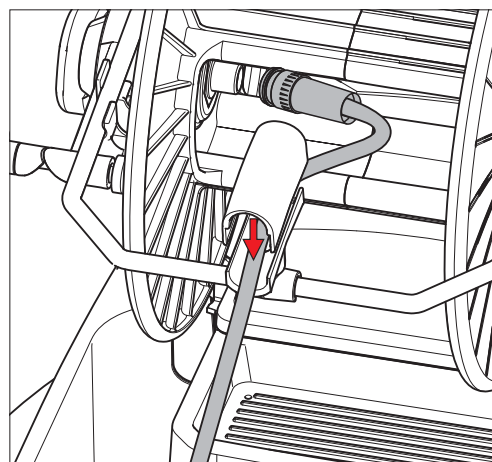

Hose reel kit: 106403143

Hose guide complete: 101118105

Front wheel kit: 106403145