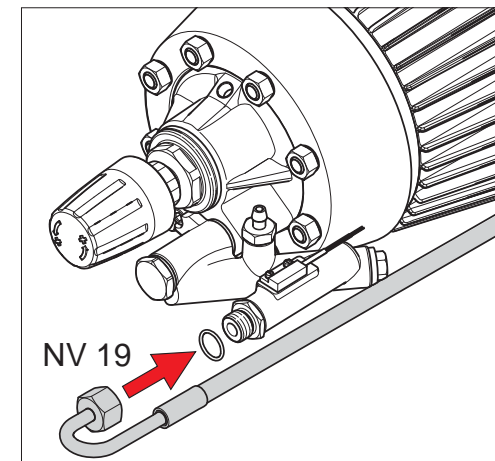

Hose reel kit: 106403143

Hose guide complete: 101118105

Front wheel kit: 106403145