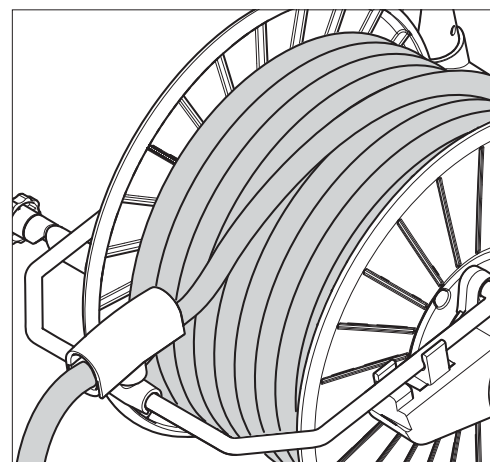

Hose reel kit: 106403143

Hose guide complete: 101118105

Front wheel kit: 106403145