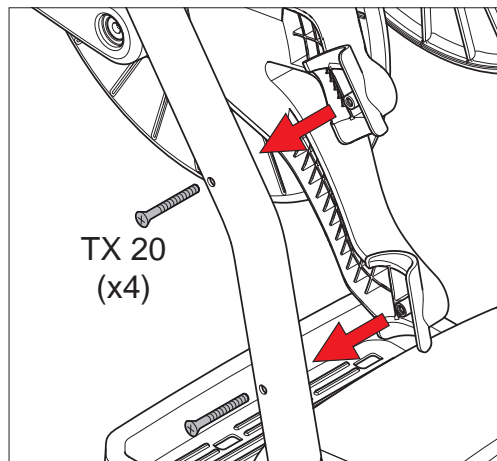

Hose reel kit: 106403143

Hose guide complete: 101118105

Front wheel kit: 106403145