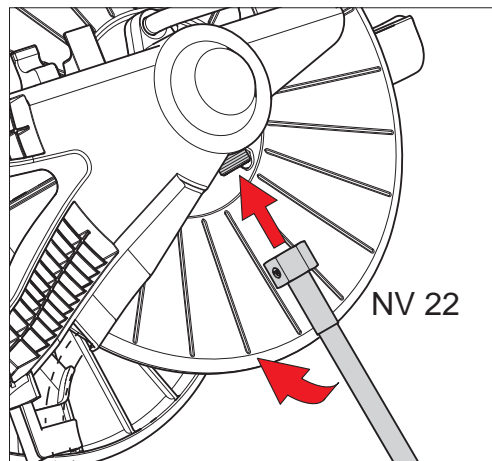

Hose reel kit: 106403143

Hose guide complete: 101118105

Front wheel kit: 106403145