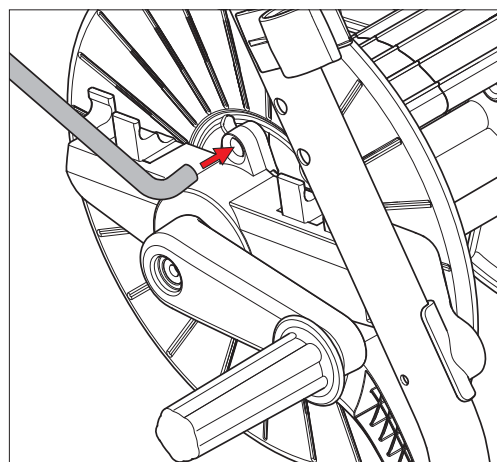

Hose reel kit: 106403143

Hose guide complete: 101118105

Front wheel kit: 106403145